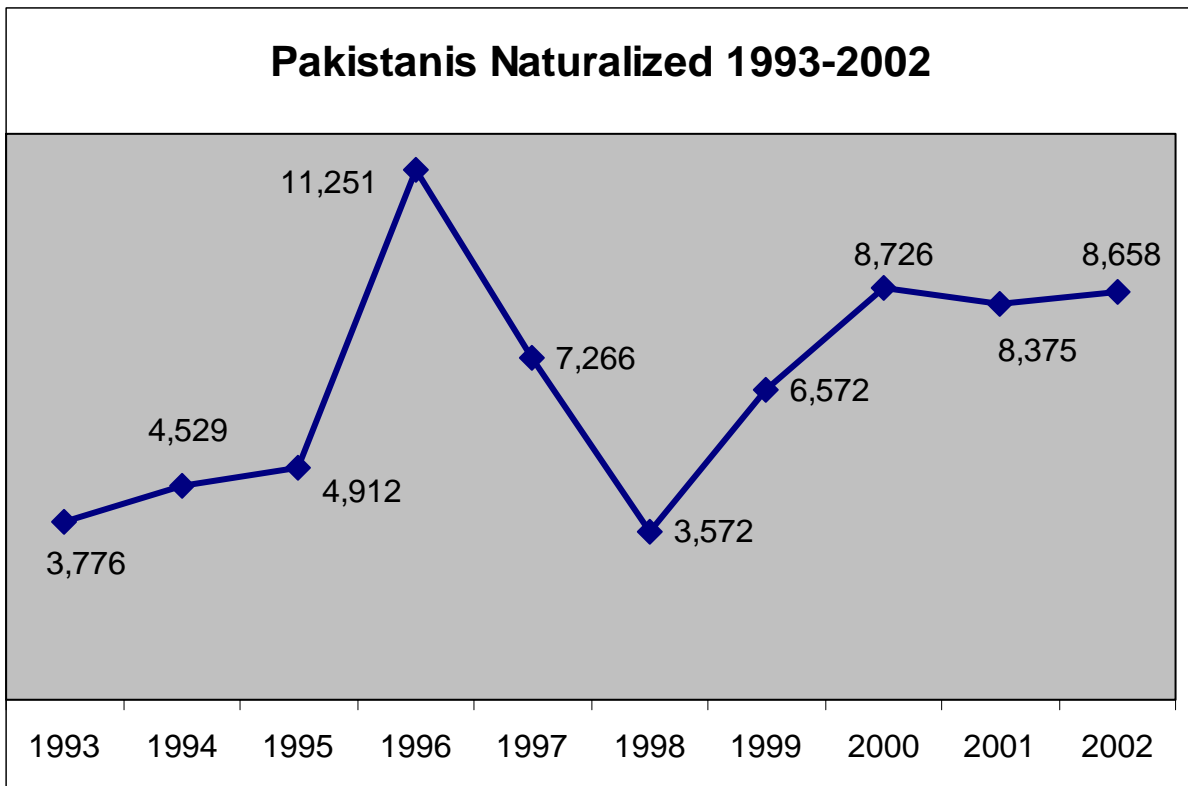

Pakistani Immigrants Admitted In Year 2001

State	Total
New Jersey	1,298
New York	3,294
California	2,387
Texas	1,890
Illinois	1,228
Virginia	1,282
Florida	581
Maryland	551
Georgia	374
Michigan	473
Pennsylvania	313
Massachusetts	269
Connecticut	280
North Carolina	224
Ohio	198
Washington	146
Minnesota	111
Missouri	152
Wisconsin	140
Indiana	77
Arizona	75
Louisiana	103
Oklahoma	111
Nevada	58
Colorado	104
Kansas	77
Tennessee	94
Utah	30
Oregon	55
Delaware	37
Kentucky	66
Alabama	40
District of Columbia	33
Iowa	29
South Carolina	36
West Virginia	37
New Hampshire	26
Mississippi	49
Arkansas	9
New Mexico	28
Rhode Island	13
Nebraska	17
Maine	4
Alaska	2
Hawaii	8
North Dakota	4
Idaho	2
Wyoming	5
Vermont	5
South Dakota	2
Montana	1
Total	16,415

Pakistanis Naturalized 1993-2002

<i>Year</i>	<i>Total</i>
1993	3,776
1994	4,529
1995	4,912
1996	11,251
1997	7,266
1998	3,572
1999	6,572
2000	8,726
2001	8,375
2002	8,658
Total 1993-2002	67,637

Number of Pakistanis Granted Asylum by INS 1996-2002

<i>Year</i>	<i>Total</i>
1996	448
1997	268
1998	280
1999	371
2000	378
2001	408
2002	504
Total 1996-2002	2,657

Pakistani Immigrants Admitted By Major Occupation Group 2001

<i>Major Occupation Group</i>	<i>Total</i>
Professional Specialty and Technical	1,476
Executive, Administrative, and Managerial	950
Sales	144
Administrative Support	85
Precision Production, Craft, and Repair	96
Operator, Fabricator, and Laborer	59
Farming, Forestry, and Fishing	184
Service	1,010
No Occupation	9,378
Unknown	3,066
Total	16,448

Illegal Pakistanis

**Pakistani Aliens Removed By Criminal Status
1996-2002**

<i>Year</i>	<i>Total</i>
1996	165
1997	273
1998	390
1999	400
2000	289
2001	342
2002	783
Total 1996-2002	2,642

Deportable Pakistani Aliens 2001-2002