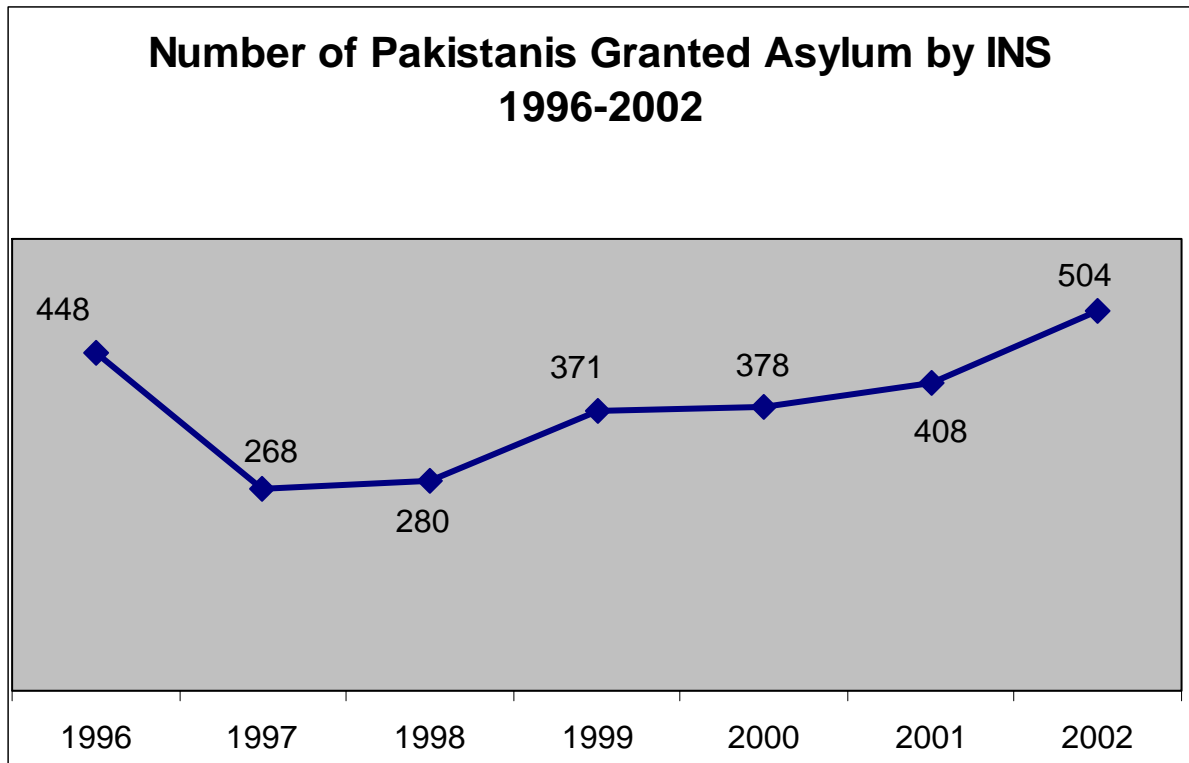

Pakistani Immigrants Admitted In Year 2001

State	Total
New Jersey	1,298
New York	3,294
California	2,387
Texas	1,890
Illinois	1,228
Virginia	1,282
Florida	581
Maryland	551
Georgia	374
Michigan	473
Pennsylvania	313
Massachusetts	269
Connecticut	280
North Carolina	224
Ohio	198
Washington	146
Minnesota	111
Missouri	152
Wisconsin	140
Indiana	77
Arizona	75
Louisiana	103
Oklahoma	111
Nevada	58
Colorado	104
Kansas	77
Tennessee	94
Utah	30
Oregon	55
Delaware	37
Kentucky	66
Alabama	40
District of Columbia	33
Iowa	29
South Carolina	36
West Virginia	37
New Hampshire	26
Mississippi	49
Arkansas	9
New Mexico	28
Rhode Island	13
Nebraska	17
Maine	4
Alaska	2
Hawaii	8
North Dakota	4
Idaho	2
Wyoming	5
Vermont	5
South Dakota	2
Montana	1
Total	16,415

Pakistanis Naturalized 1993-2002

<i>Year</i>	<i>Total</i>
1993	3,776
1994	4,529
1995	4,912
1996	11,251
1997	7,266
1998	3,572
1999	6,572
2000	8,726
2001	8,375
2002	8,658
Total 1993-2002	67,637

Number of Pakistanis Granted Asylum by INS 1996-2002

<i>Year</i>	<i>Total</i>
1996	448
1997	268
1998	280
1999	371
2000	378
2001	408
2002	504
Total 1996-2002	2,657

Pakistani Immigrants Admitted By Major Occupation Group 2001

<i>Major Occupation Group</i>	<i>Total</i>
Professional Specialty and Technical	1,476
Executive, Administrative, and Managerial	950
Sales	144
Administrative Support	85
Precision Production, Craft, and Repair	96
Operator, Fabricator, and Laborer	59
Farming, Forestry, and Fishing	184
Service	1,010
No Occupation	9,378
Unknown	3,066
Total	16,448

Illegal Pakistanis

**Pakistani Aliens Removed By Criminal Status
1996-2002**

<i>Year</i>	<i>Total</i>
1996	165
1997	273
1998	390
1999	400
2000	289
2001	342
2002	783
Total 1996-2002	2,642

Deportable Pakistani Aliens 2001-2002